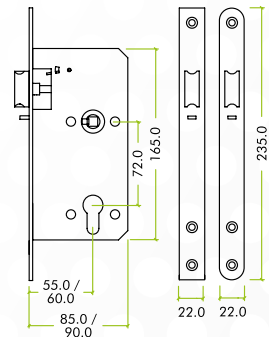

SUITABILITY

STANDARDS

TECHNICAL

CODE	DESCRIPTION	FINISH
VDL7255NL / 55NL-R / -SSS	DIN Night latch - 72mm c/c (Square & Radius)	Satin Stainless Steel
VDL7255NL / 55NL-R / -PSS	DIN Night latch - 72mm c/c (Square & Radius)	Polished Satin Stainless
VDL7255NL / 55NL-R / -PVDG	DIN Night latch - 72mm c/c (Square & Radius)	PVD Gold
VDL7255NL / 55NL-R / -PVDB	DIN Night latch - 72mm c/c (Square & Radius)	PVD Satin Brass
VDL7255NL / 55NL-R / -PVDBZ	DIN Night latch - 72mm c/c (Square & Radius)	PVD Satin Bronze
VDL7255NL / 55NL-R / -PVDBLK	DIN Night latch - 72mm c/c (Square & Radius)	PVD Black
VDL7255NL / 55NL-R / -PCB	DIN Night latch - 72mm c/c (Square & Radius)	Powder Coat Black
VDL7255NL / 55NL-R / -PCW	DIN Night latch - 72mm c/c (Square & Radius)	Powder Coat White

For more information please contact us today:

ERA Home Security T/A Zoo Hardware,
Unit B, Dukes Drive, Kingmoor Park North,
Carlisle, Cumbria CA6 4SH

Call: 01228 672900
Fax: 01228 672928
Email: sales@zoo-hardware.co.uk
Web: www.zoohardware.co.uk