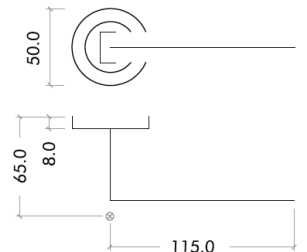

TECHNICAL SPECIFICATION SHEET

ROSSOMANIGLIE
ELEGANZA CON STILE

RM020

RM020CP

RM020SC

CODE	FINISH
RM020CP	Polished Chrome
RM020SC	Satin Chrome

SPECIFICATION

- Italian inspired design
- Zinc base material
- 50 x 8mm sprung round rose
- Fixings included
- Suitable for 35-54mm thickness timber doors

SUITABILITY

STANDARDS

TECHNICAL

CODE	DESCRIPTION	ADDITIONAL INFO.
RM020CP	Lupus lever on round rose	Sprung rose
RM020SC	Lupus lever on round rose	Sprung rose

For more information please contact us today:
Zoo Hardware, Unit B, Dukes Drive,
Kingmoor Park North, Carlisle, Cumbria CA6 4SH