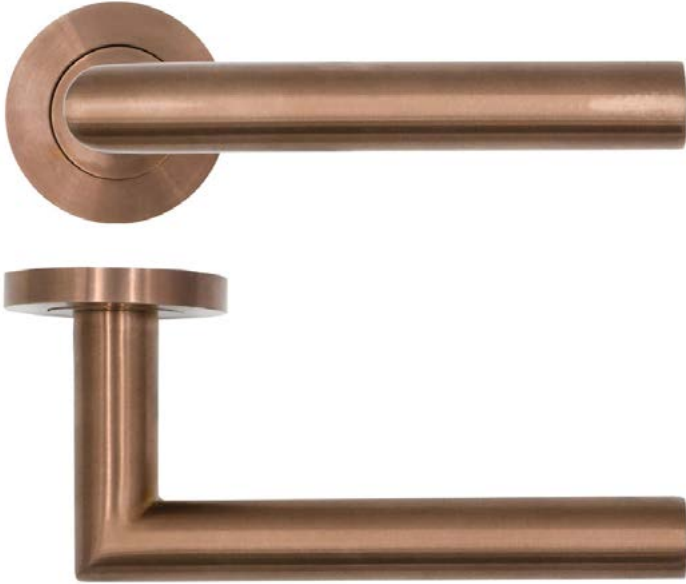

TECHNICAL SPECIFICATION SHEET

RT010

RT010PVDBZ

RT010PCB

RT010-PCW

RT010PVDSB

SPECIFICATION

- Cast stainless steel rose
- 50mm x 8mm round sprung rose
- SS304 stainless steel
- 4 point fixing inner rose
- Screw on rose cover
- Supplied with bolt through & wood screw fixings
- Suitable for 35-54mm doors
- Improved allen key for easier installation
- Grub screw on underside of lever
- NO plastic packaging

SUITABILITY

STANDARDS

TECHNICAL

CODE	DESCRIPTION	FINISH
RT010PCB	Lugano lever on rose	Powder Coated Black
RT010-PCW	Lugano lever on rose	Powder Coated White
RT010PVDSB	Lugano lever on rose	PVD Satin Brass
RT010PVDBZ	Lugano lever on rose	PVD Satin Bronze