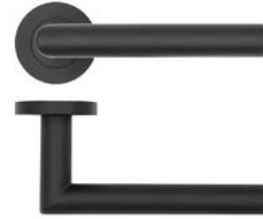

TECHNICAL SPECIFICATION SHEET

RT010

RT010PVDBZ

RT010PCB

RT010-PCW

RT010PVDSB

SPECIFICATION

- Cast stainless steel rose
- 50mm x 8mm round sprung rose
- SS304 stainless steel
- 4 point fixing inner rose
- Screw on rose cover
- Supplied with bolt through & wood screw fixings
- Suitable for 35-54mm doors
- Improved allen key for easier installation
- Grub screw on underside of lever
- NO plastic packaging

SUITABILITY

STANDARDS

TECHNICAL

CODE	DESCRIPTION	FINISH
RT010PCB	Lugano lever on rose	Powder Coated Black
RT010-PCW	Lugano lever on rose	Powder Coated White
RT010PVDSB	Lugano lever on rose	PVD Satin Brass
RT010PVDBZ	Lugano lever on rose	PVD Satin Bronze