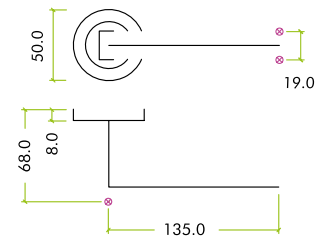

TECHNICAL SPECIFICATION SHEET

RT010

RT010PVDBZ

RT010PCB

RT010-PCW

RT010PVDSB

SPECIFICATION

- Cast stainless steel rose
- 50mm x 8mm round sprung rose
- SS304 stainless steel
- 4 point fixing inner rose
- Screw on rose cover
- Supplied with bolt through & wood screw fixings
- Suitable for 35-54mm doors
- Improved allen key for easier installation
- Grub screw on underside of lever
- NO plastic packaging

SUITABILITY

STANDARDS

TECHNICAL

CODE	DESCRIPTION	FINISH
RT010PCB	Lugano lever on rose	Powder Coated Black
RT010-PCW	Lugano lever on rose	Powder Coated White
RT010PVDSB	Lugano lever on rose	PVD Satin Brass
RT010PVDBZ	Lugano lever on rose	PVD Satin Bronze