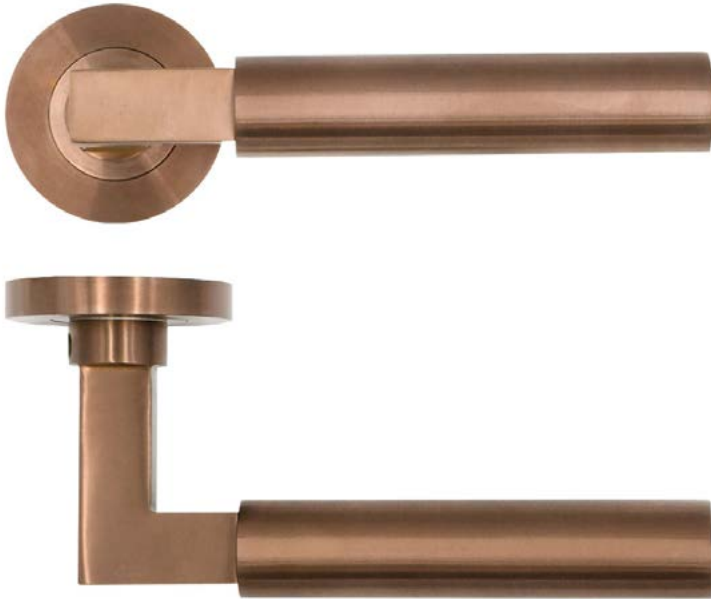

TECHNICAL SPECIFICATION SHEET

RT050

RT050PVDBZ

RT050PCB

RT050PVDSB

RT050-PCW

SPECIFICATION

- Cast stainless steel rose
- 50mm x 8mm round sprung rose
- SS304 stainless steel
- 4 point fixing inner rose
- Screw on rose cover
- Supplied with bolt through & wood screw fixings
- Suitable for 35-54mm doors
- Improved allen key for easier installation
- Grub screw on underside of lever
- NO plastic packaging

SUITABILITY

STANDARDS

TECHNICAL

CODE	DESCRIPTION	FINISH
RT050PCB	Garda lever on rose	Powder Coated Black
RT050-PCW	Garda lever on rose	Powder Coated White
RT050PVDSB	Garda lever on rose	PVD Satin Brass
RT050PVDBZ	Garda lever on rose	PVD Satin Bronze
<div style="display: flex; justify-content: space-between; align-items: flex-start;"> <div style="text-align: center;">  <p>ZOO ARCHITECTURAL HARDWARE</p> </div> <div style="text-align: center;"> <p>For more information please contact us today: ERA Home Security T/A Zoo Hardware, Unit B, Dukes Drive, Kingmoor Park North, Carlisle, Cumbria CA6 4SH</p> <p>Call: 01228 672900 Fax: 01228 672928 Email: sales@zoo-hardware.co.uk Web: www.zoohardware.co.uk</p> </div> <div style="text-align: center;">  <p>FM 668401 EMS 668402</p> </div> </div>		