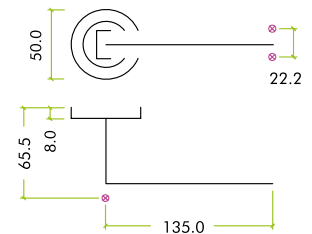

TECHNICAL SPECIFICATION SHEET

RT050

RT050PVDBZ

RT050PCB

RT050PVDSB

RT050-PCW

SPECIFICATION

- Cast stainless steel rose
- 50mm x 8mm round sprung rose
- SS304 stainless steel
- 4 point fixing inner rose
- Screw on rose cover
- Supplied with bolt through & wood screw fixings
- Suitable for 35-54mm doors
- Improved allen key for easier installation
- Grub screw on underside of lever
- NO plastic packaging

SUITABILITY

STANDARDS

TECHNICAL

CODE	DESCRIPTION	FINISH
RT050PCB	Garda lever on rose	Powder Coated Black
RT050-PCW	Garda lever on rose	Powder Coated White
RT050PVDSB	Garda lever on rose	PVD Satin Brass
RT050PVDBZ	Garda lever on rose	PVD Satin Bronze
<div style="display: flex; justify-content: space-between; align-items: flex-start;"> <div style="text-align: center;">  <p>ZOO ARCHITECTURAL HARDWARE</p> </div> <div style="text-align: center;"> <p>For more information please contact us today: ERA Home Security T/A Zoo Hardware, Unit B, Dukes Drive, Kingmoor Park North, Carlisle, Cumbria CA6 4SH</p> <p>Call: 01228 672900 Fax: 01228 672928 Email: sales@zoo-hardware.co.uk Web: www.zoohardware.co.uk</p> </div> <div style="text-align: center;">  <p>FM 668401 EMS 668402</p> </div> </div>		