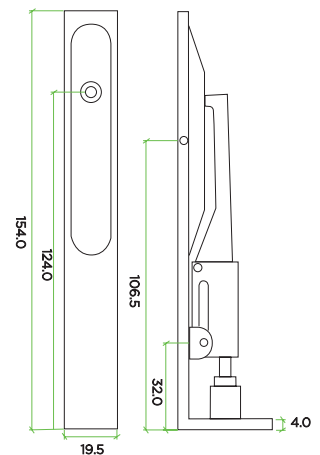

ZAS02

ZAS02PS

ZAS02SS

SPECIFICATION

- 20mm x 150mm Flush Bolt
- 11mm Diameter Bolt
- 15mm Bolt Throw
- Adjustable Bolt Throw
- 304 Grade Material

SUITABILITY

STANDARDS

TECHNICAL

To maintain compliance with the fire standard for these flush bolts, it is recommended that you fit these with the relevant FlexiFire intumescent pack - see below.

| CODE | FLEXIFIRE CODE | DESCRIPTION | FINISH |
|---------|----------------|-------------------------|--------------------|
| ZAS02SS | ZIF0160G | Lever Action Flush Bolt | Satin Stainless |
| ZAS02PS | ZIF0160G | Lever Action Flush Bolt | Polished Stainless |