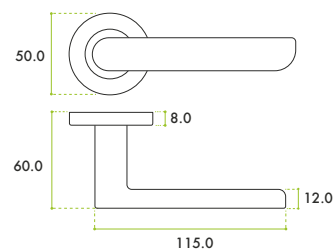

**ZPA040**

ZPA040-SC

ZPA040-CP

ZPA040-MB

CODE	FINISH
ZPA040-CP	Polished Chrome
ZPA040-SC	Satin Chrome
ZPA040-MB	Matt Black

**SPECIFICATION**

- Aluminium lever built on a zinc rose
- 50mm x 8mm sprung screw on rose
- Bolt through fixings included
- Suitable for 35-54mm doors
- No plastic packaging

**SUITABILITY**

**STANDARDS**

**TECHNICAL**

CODE	DESCRIPTION	ADDITIONAL INFO.
ZPA040-CP	Valencia lever on rose	Aluminium lever built on a zinc rose
ZPA040-SC	Valencia lever on rose	Aluminium lever built on a zinc rose
ZPA040-MB	Valencia lever on rose	Aluminium lever built on a zinc rose