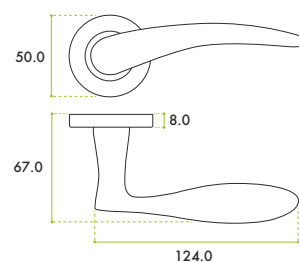

ZPA070

ZPA070-SC

ZPA070-CP

ZPA070-MB

CODE	FINISH
ZPA070-CP	Polished Chrome
ZPA070-SC	Satin Chrome
ZPA070-MB	Matt Black

SPECIFICATION

- Aluminium lever built on a zinc rose
- 50mm x 8mm sprung screw on rose
- Bolt through fixings included
- Suitable for 35-54mm doors
- No plastic packaging

SUITABILITY

STANDARDS

TECHNICAL

CODE	DESCRIPTION	ADDITIONAL INFO.
ZPA070-CP	Merida lever on rose	Aluminium lever built on a zinc rose
ZPA070-SC	Merida lever on rose	Aluminium lever built on a zinc rose
ZPA070-MB	Merida lever on rose	Aluminium lever built on a zinc rose