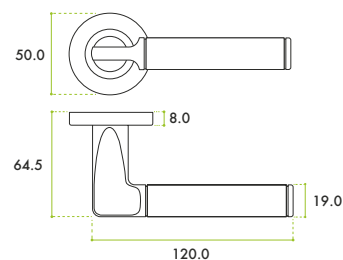

#### SPECIFICATION

- Aluminium lever built on a zinc rose
- 50mm x 8mm sprung screw on rose
- Bolt through fixings included
- Suitable for 35-54mm doors
- No plastic packaging

#### SUITABILITY

#### TECHNICAL

CODE	DESCRIPTION	ADDITIONAL INFO.
ZPA090-CP	Bilbao lever on rose	Aluminium lever built on a zinc rose
ZPA090-SC	Bilbao lever on rose	Aluminium lever built on a zinc rose
ZPA090-MB	Bilbao lever on rose	Aluminium lever built on a zinc rose