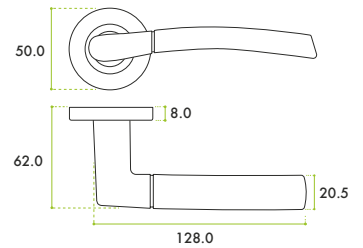

**ZPA100**

ZPA100-SC

ZPA100-CP

ZPA100-MB

CODE	FINISH
ZPA100-CP	Polished Chrome
ZPA100-SC	Satin Chrome
ZPA100-MB	Matt Black

**SPECIFICATION**

- Aluminium lever built on a zinc rose
- 50mm x 8mm sprung screw on rose
- Bolt through fixings included
- Suitable for 35-54mm doors
- No plastic packaging

**SUITABILITY**

**STANDARDS**

**TECHNICAL**

CODE	DESCRIPTION	ADDITIONAL INFO.
ZPA100-CP	Andorra lever on rose	Aluminium lever built on a zinc rose
ZPA100-SC	Andorra lever on rose	Aluminium lever built on a zinc rose
ZPA100-MB	Andorra lever on rose	Aluminium lever built on a zinc rose