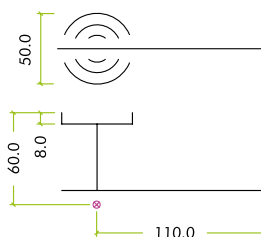

- Zinc base materials
- 50mm x 8mm sprung screw on rose
- Bolt through fixings included
- 100mm steel spindle supplied
- Suitable for 35-54mm doors
- M6 grub screw for additional fixing strength

SUITABILITY

STANDARDS

TECHNICAL

CODE	DESCRIPTION	ADDITIONAL INFO.	FINISH
ZPZ090CP	Lucca lever on rose	Zinc base material	Polished Chrome
ZPZ090SC	Lucca lever on rose	Zinc base material	Satin Chrome
ZPZ090-OMB	Lucca lever on rose	Zinc base material	Oscuro Matt Black
ZPZ090-ETB	Lucca lever on rose	Zinc base material	Etna Bronze
ZPZ090-FSB	Lucca lever on rose	Zinc base material	Favo Satin Brass
ZPZ090-TRG	Lucca lever on rose	Zinc base material	Tuscan Rose Gold