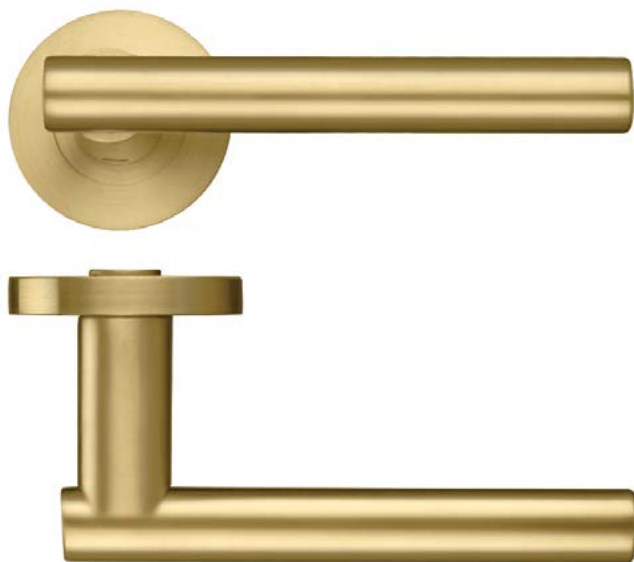

ZPZ090

ZPZ090-FSB

ZPZ090-CP

ZPZ090-SC

ZPZ090-OMB

ZPZ090-TRG

ZPZ090-ETB

SPECIFICATION

- Zinc base materials
- 50mm x 8mm sprung screw on rose
- Bolt through fixings included
- 100mm steel spindle supplied
- Suitable for 35-54mm doors
- M6 grub screw for additional fixing strength

SUITABILITY

STANDARDS

TECHNICAL

CODE	DESCRIPTION	ADDITIONAL INFO.	FINISH
ZPZ090CP	Lucca lever on rose	Zinc base material	Polished Chrome
ZPZ090SC	Lucca lever on rose	Zinc base material	Satin Chrome
ZPZ090-OMB	Lucca lever on rose	Zinc base material	Oscuro Matt Black
ZPZ090-ETB	Lucca lever on rose	Zinc base material	Etna Bronze
ZPZ090-FSB	Lucca lever on rose	Zinc base material	Favo Satin Brass
ZPZ090-TRG	Lucca lever on rose	Zinc base material	Tuscan Rose Gold